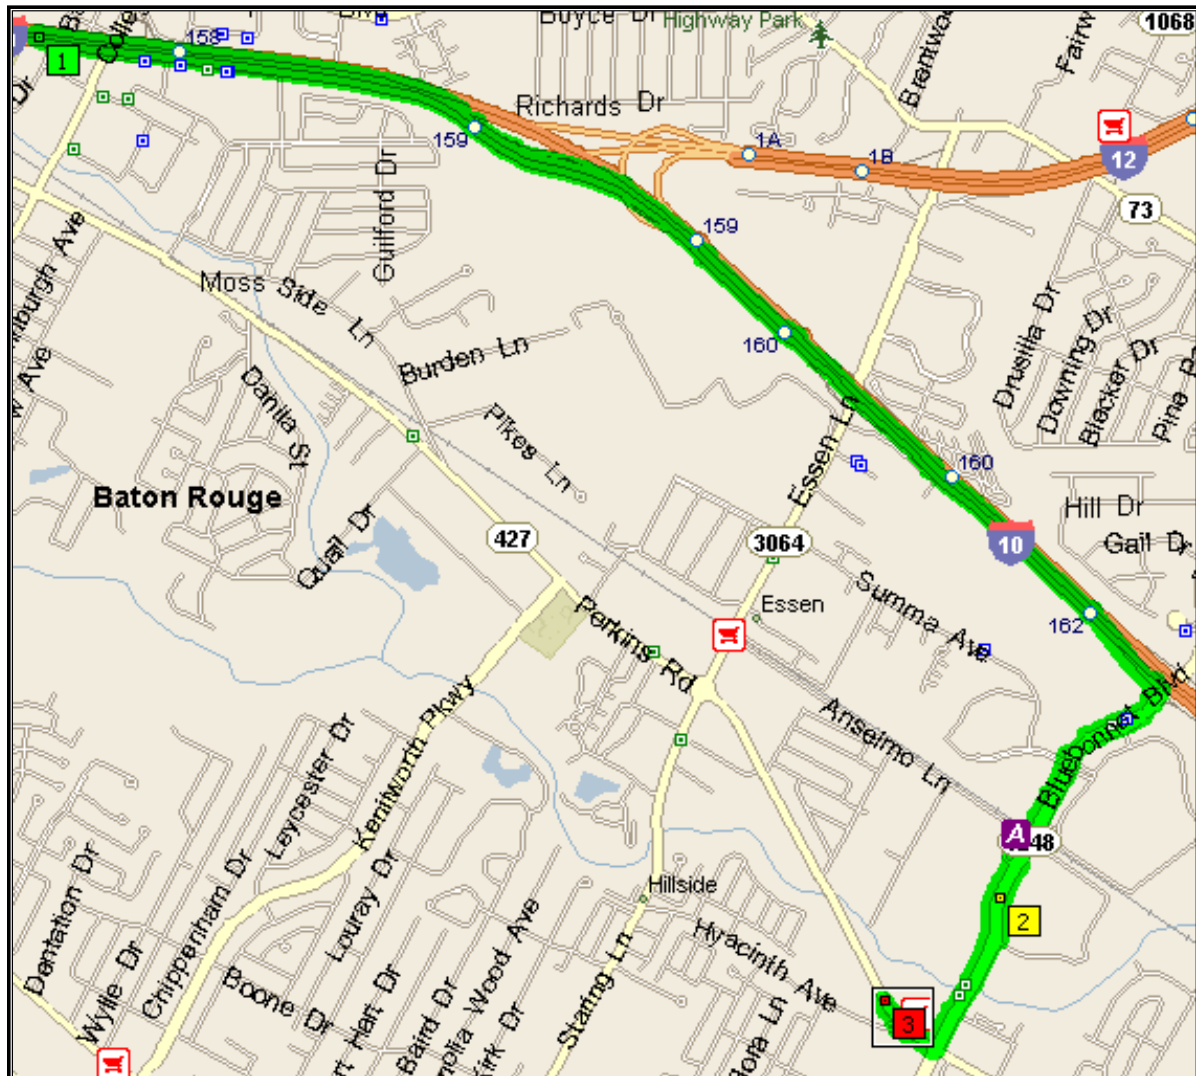

## DIRECTIONS TO ASSOCIATED GROCERS, INC.

Traveling from I-10 West take Exit 162 (Bluebonnet Blvd.) and veer right onto Bluebonnet Blvd. heading south. Continue to the Perkins Road which is the 6<sup>th</sup> light. Take a right on Perkins road and the entrance to Associated Grocers is ½ mile on the right.

Traveling from I-12 West take Exit 1A to I-10 East (New Orleans). Take I-10 West take Exit 162 (Bluebonnet Blvd.) and veer right onto Bluebonnet Blvd. heading south. Continue to the Perkins Road which is the 6<sup>th</sup> light. Take a right on Perkins road and the entrance to Associated Grocers is ½ mile on the right.